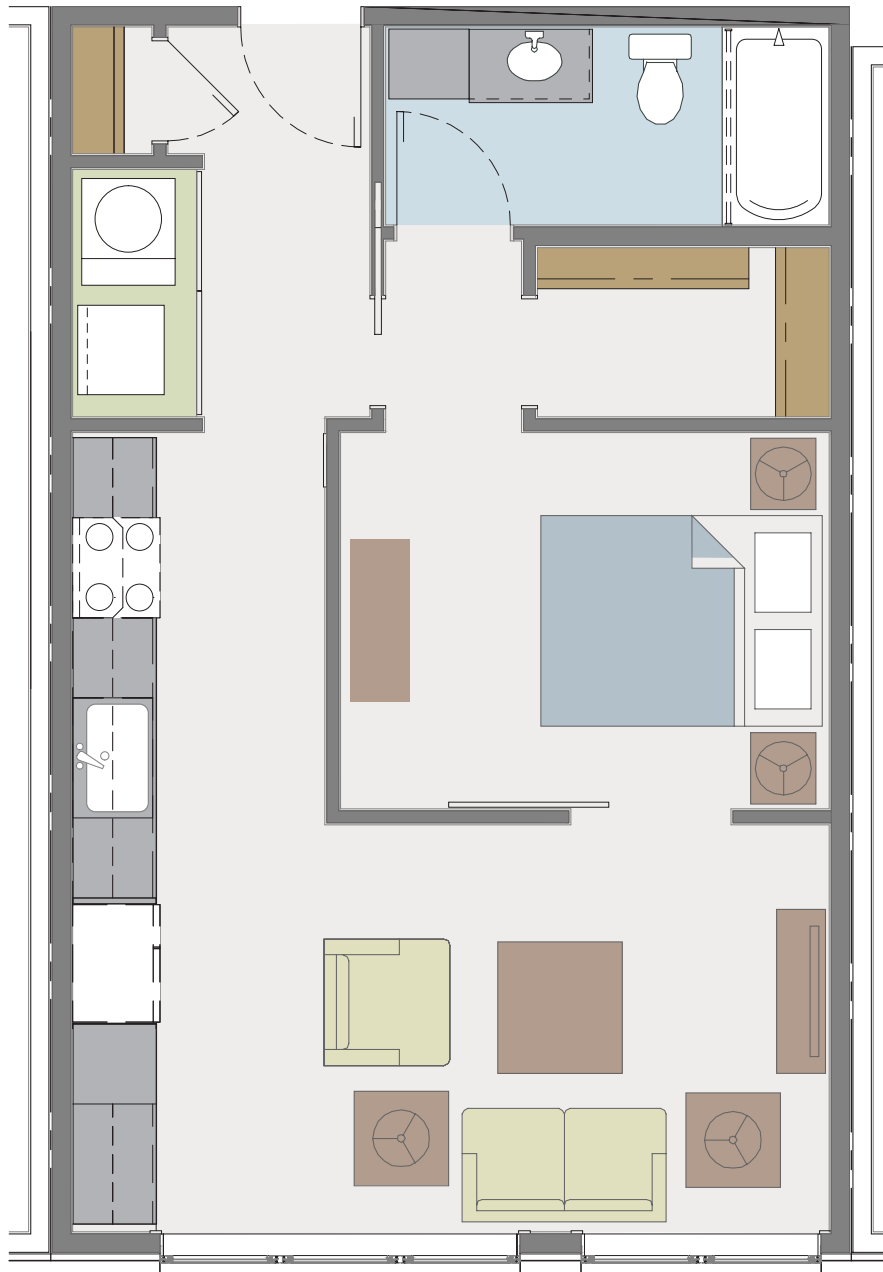

FOUNDRY
AT JEFFREY PARK
EST • 2015

1 Bedroom * **Beacon** * 623 s.f. unit

Additional Information: _____