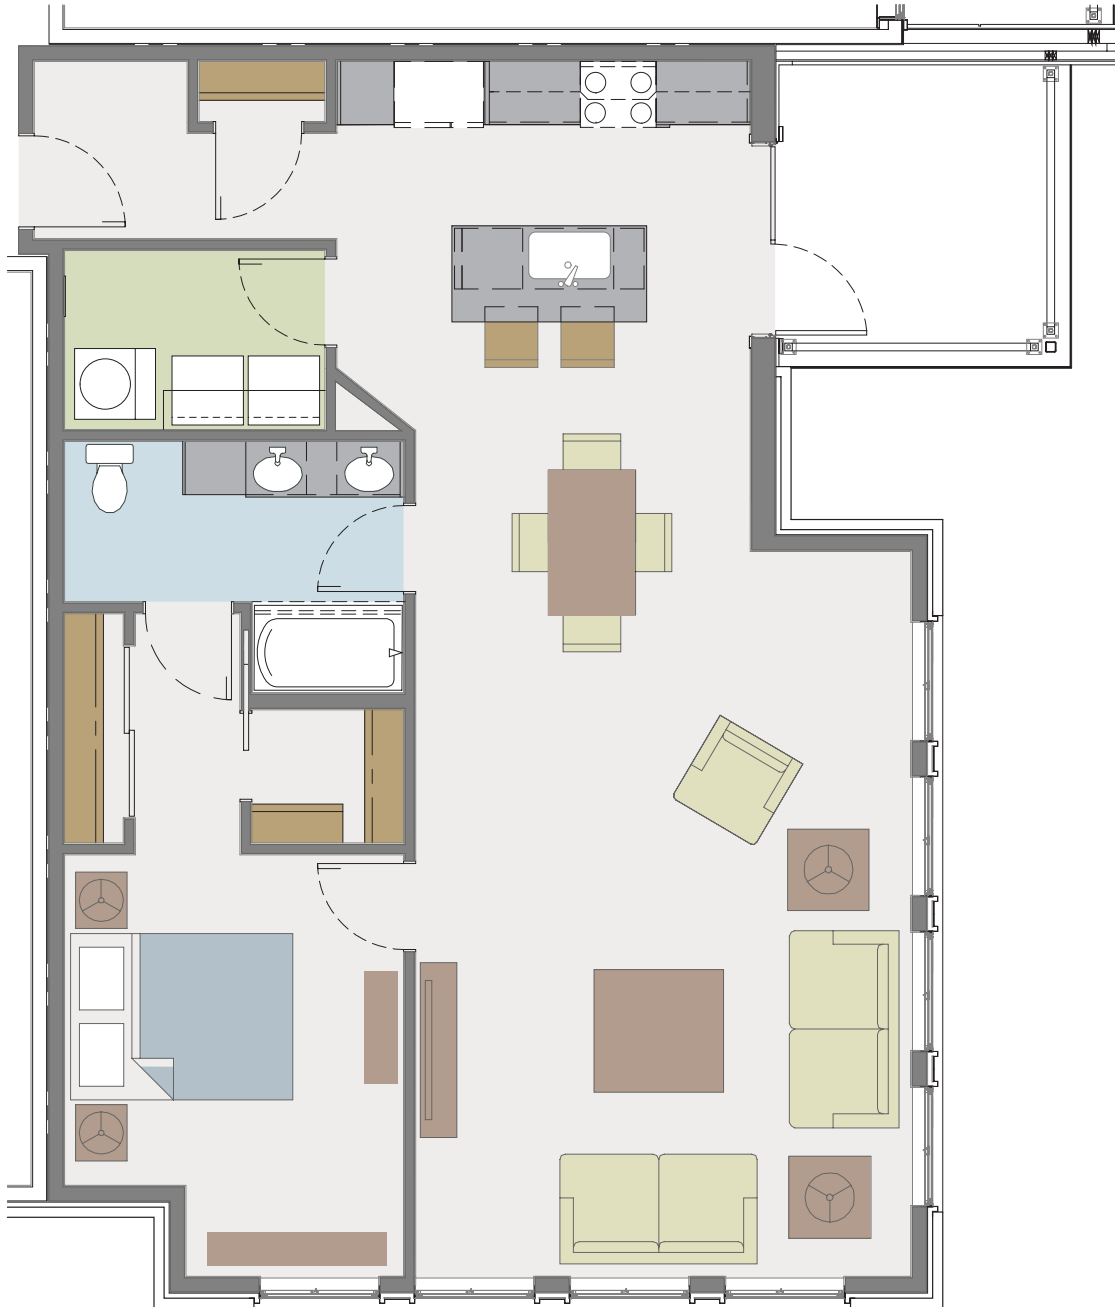

FOUNDRY

AT JEFFREY PARK
EST • 2014

1 Bedroom Tower * **Lincoln** * 1,107 s.f. Unit

Additional Information: _____