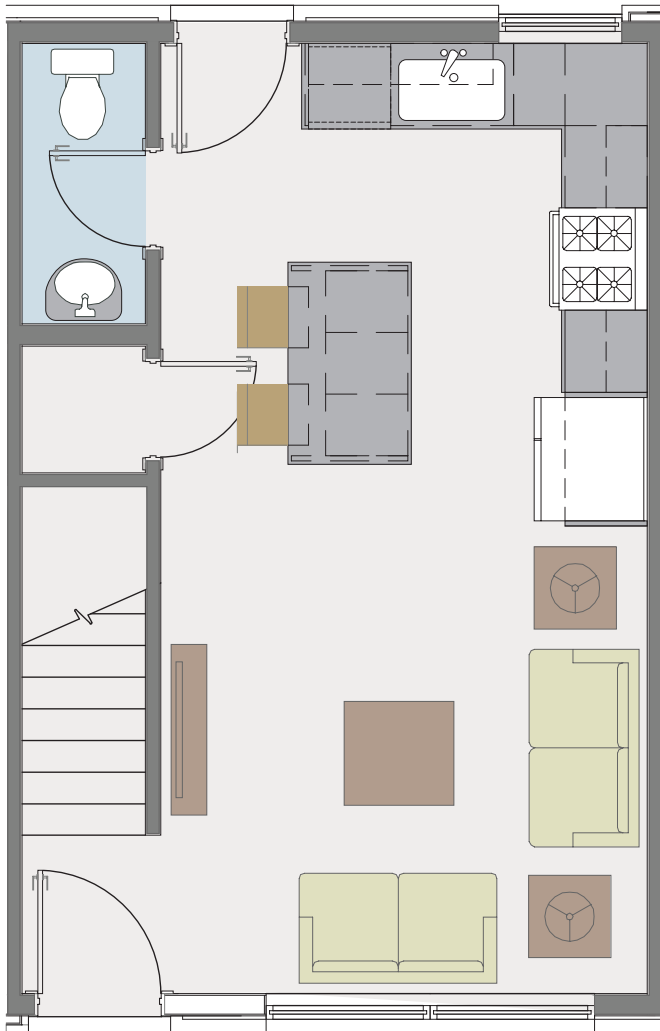

FOUNDRY
AT JEFFREY PARK
EST • 2015

1 Bedroom Townhome * **Warren** * 800 s.f. Unit

Additional Information: _____