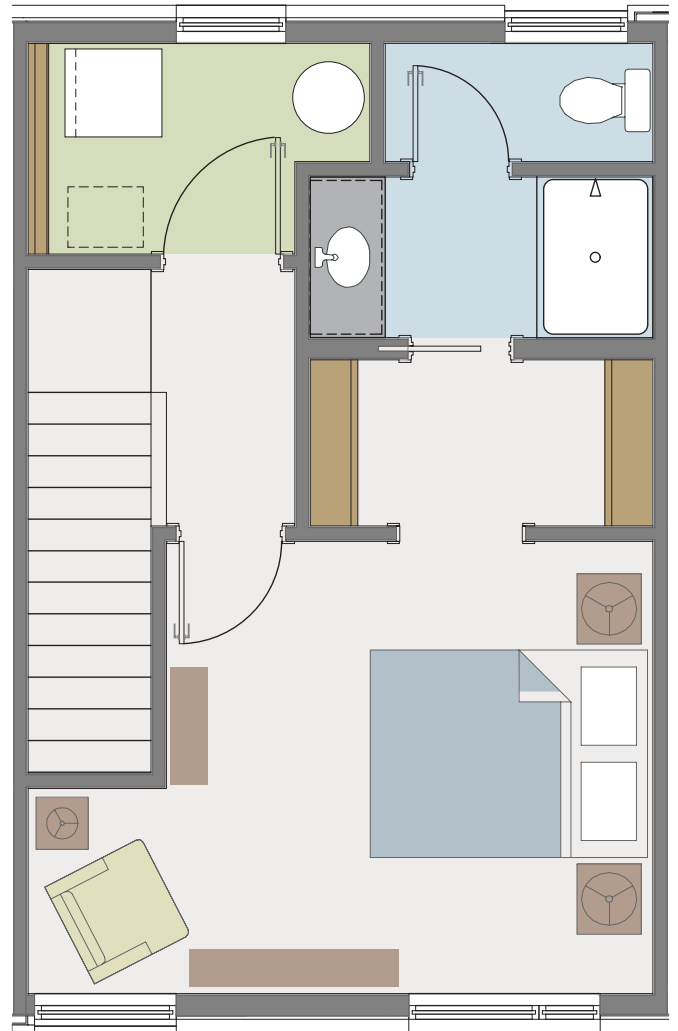

FOUNDRY
AT JEFFREY PARK
EST • 2015

1 Bedroom Townhome * **Warren** * 800 s.f. Unit

Additional Information: _____